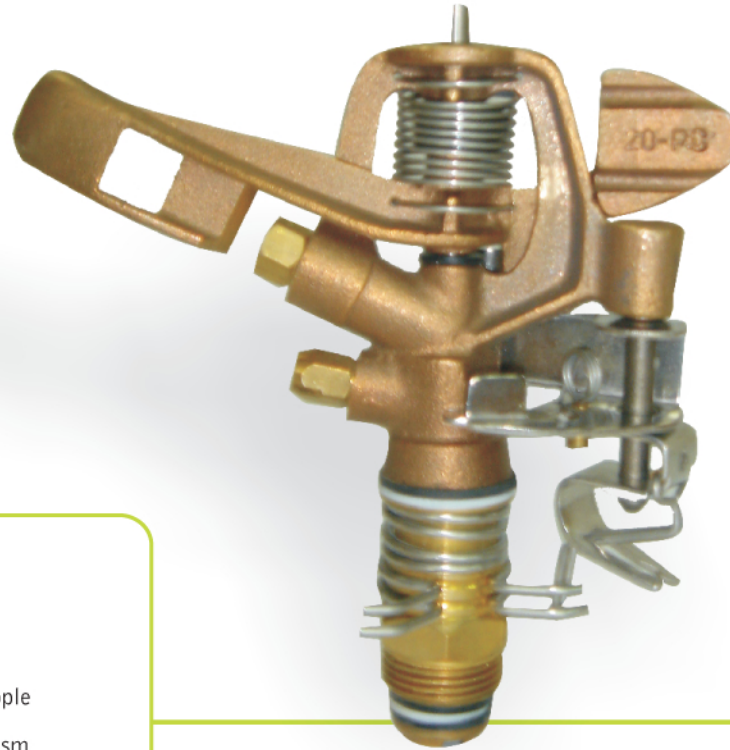

Part Circle Sprinklers

AQ-20PC

Features

- Part Circle / Full Circle
- 3/4" BSP/NPT Male Threads
- Bronze Body & Arm
- Brass Bearing Sleeve & Nipple
- Stainless Steel Trip Mechanism
- Also Available :
Anti Splash Model AQ-20PCAS
Anti Splash, Diffuser Deflector Model AQ-20PCASDA

Performance Chart

*STANDARD NOZZLE

Nozzle Size (mm)	Pressure (Bar)	Radius (meters)	Discharge (lpm)
3.96x2.38	1.80	13.80	18.30
	2.16	14.20	20.00
	3.26	15.00	24.50
	3.62	15.10	25.80
	4.34	15.40	28.30
4.36x2.38	1.80	14.50	20.80
	2.16	14.80	23.00
	3.26	15.60	28.20
	3.62	15.70	29.80
	4.34	16.00	32.50
*4.76x3.17	1.80	14.70	28.00
	2.16	15.00	30.80
	3.26	15.50	38.20
	3.62	16.00	40.20
	4.34	16.30	43.80
5.15x3.17	1.80	15.10	31.30
	2.16	15.40	34.70
	3.26	16.30	42.80
	3.62	16.60	45.00
	4.34	17.10	49.20
5.55x3.17	1.80	15.30	35.00
	2.16	15.70	38.70
	3.26	16.50	48.00
	3.62	17.50	50.30
	4.34	18.10	54.50