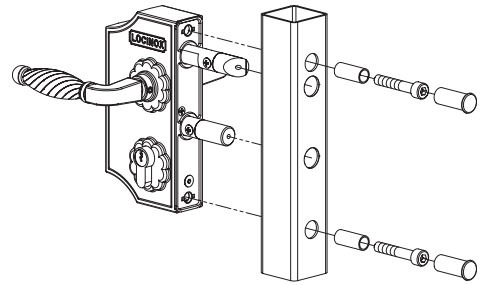

LOCINOX®

WWW.LOCINOX.COM

CODE: LAKQ-H2

Tube mount application

Flat mount application

Left / Right

Throw Adjustment 3/4"

Key operated (B) & Throw (A)

Keeper installation drawing

LOCKS - CERRADURAS - SERRURES

KEEPERS - CERRADEROS - GÂCHES

HANDLES - MANILLAS - POIGNÉES

HINGES - BISAGRAS - CHARNIÈRES