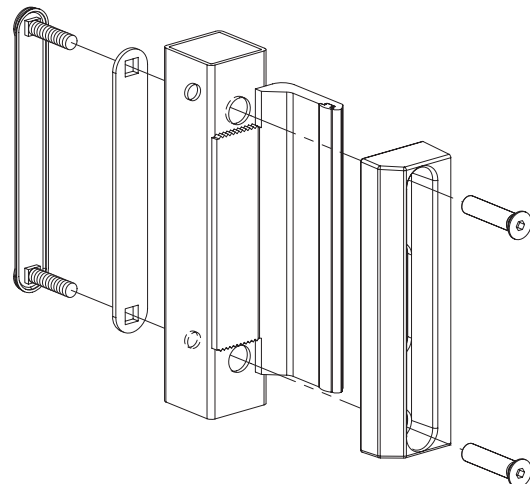

LOCINOX®

WWW.LOCINOX.COM

CODE: LAKQ-H2

Tube mount application

Flat mount application

Left / Right

Throw Adjustment 3/4"

Key operated (B) & Throw (A)

Keeper installation drawing

LOCKS - CERRADURAS - SERRURES

KEEPERS - CERRADEROS - GÂCHES

HANDLES - MANILLAS - POIGNÉES

HINGES - BISAGRAS - CHARNIÈRES