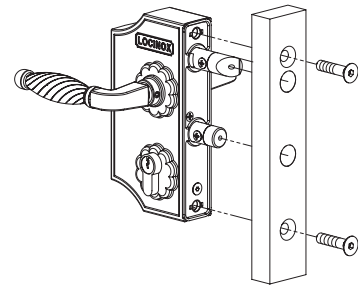

LOCINOX®

WWW.LOCINOX.COM

CODE: LAKQ-H2

Tube mount application

Flat mount application

Left / Right

Throw Adjustment 3/4"

Key operated (B) & Throw (A)

Keeper installation drawing

LOCKS - CERRADURAS - SERRURES

KEEPERS - CERRADEROS - GÂCHES

HANDLES - MANILLAS - POIGNÉES

HINGES - BISAGRAS - CHARNIÈRES