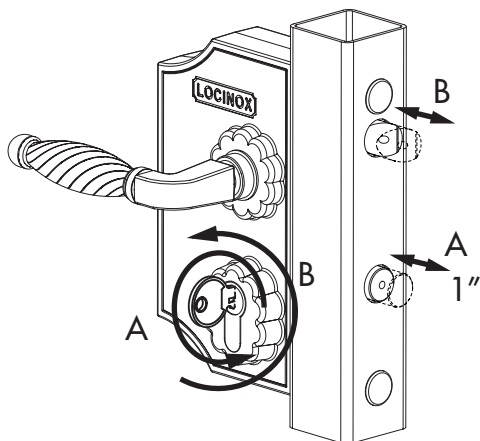

LOCINOX®

WWW.LOCINOX.COM

CODE: LAKQ-H2

Tube mount application

Flat mount application

Left / Right

Throw Adjustment 3/4"

Key operated (B) & Throw (A)

Keeper installation drawing

LOCKS - CERRADURAS - SERRURES

KEEPERS - CERRADEROS - GÂCHES

HANDLES - MANILLAS - POIGNÉES

HINGES - BISAGRAS - CHARNIÈRES