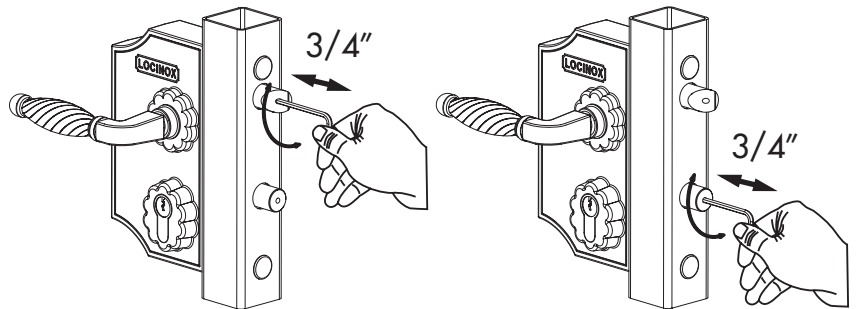

LOCINOX®

WWW.LOCINOX.COM

CODE: LAKQ-H2

Tube mount application

Flat mount application

Left / Right

Throw Adjustment 3/4"

Key operated (B) & Throw (A)

Keeper installation drawing

LOCKS - CERRADURAS - SERRURES

KEEPERS - CERRADEROS - GÂCHES

HANDLES - MANILLAS - POIGNÉES

HINGES - BISAGRAS - CHARNIÈRES