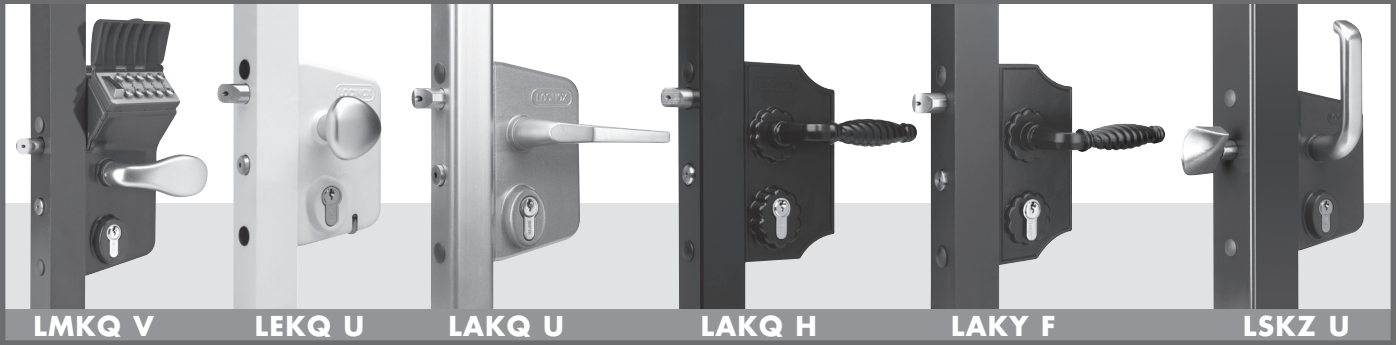

LOCINOX®

WWW.LOCINOX.COM

CODE: LAKQ-H2

Tube mount application

Flat mount application

Left / Right

Throw Adjustment 3/4"

Key operated (B) & Throw (A)

Keeper installation drawing

LOCKS - CERRADURAS - SERRURES

KEEPERS - CERRADEROS - GÂCHES

HANDLES - MANILLAS - POIGNÉES

HINGES - BISAGRAS - CHARNIÈRES