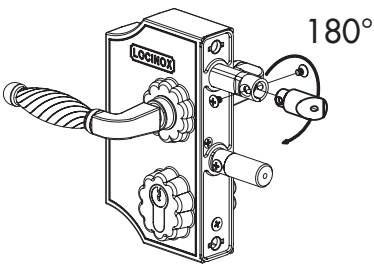

LOCINOX®

WWW.LOCINOX.COM

CODE: LAKQ-H2

Tube mount application

Flat mount application

Left / Right

Throw Adjustment 3/4"

Key operated (B) & Throw (A)

Keeper installation drawing

LOCKS - CERRADURAS - SERRURES

KEEPERS - CERRADEROS - GÂCHES

HANDLES - MANILLAS - POIGNÉES

HINGES - BISAGRAS - CHARNIÈRES