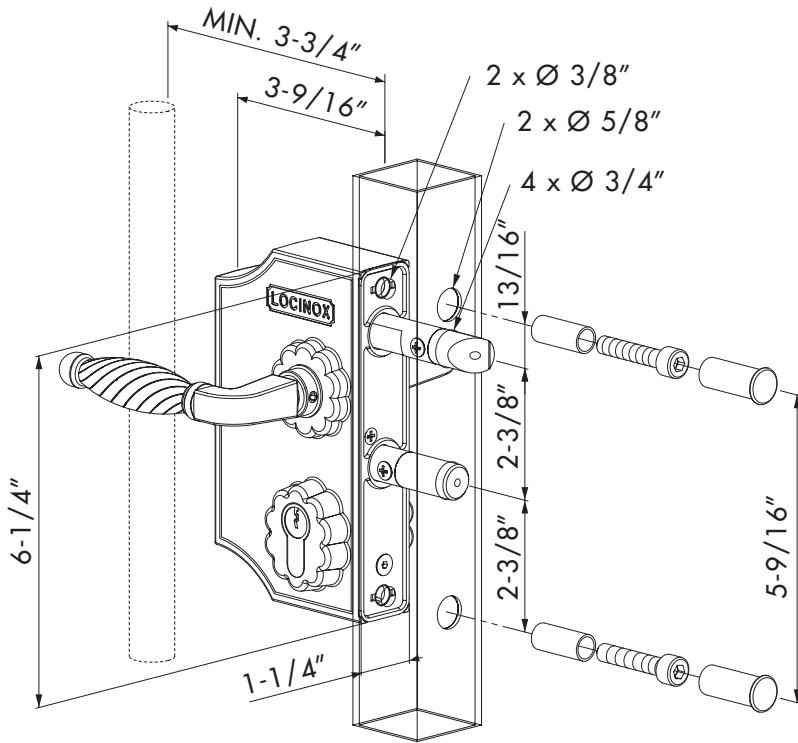

LOCINOX®

WWW.LOCINOX.COM

CODE: LAKQ-H2

Tube mount application

Flat mount application

Left / Right

Throw Adjustment 3/4"

Key operated (B) & Throw (A)

Keeper installation drawing

LOCKS - CERRADURAS - SERRURES

KEEPERS - CERRADEROS - GÂCHES

HANDLES - MANILLAS - POIGNÉES

HINGES - BISAGRAS - CHARNIÈRES