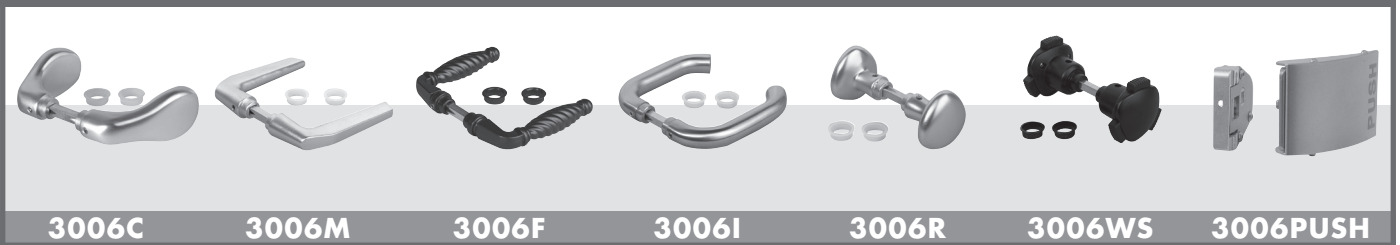

LOCINOX®

WWW.LOCINOX.COM

CODE: LAKQ-H2

Tube mount application

Flat mount application

Left / Right

Throw Adjustment 3/4"

Key operated (B) & Throw (A)

Keeper installation drawing

LOCKS - CERRADURAS - SERRURES

KEEPERS - CERRADEROS - GÂCHES

HANDLES - MANILLAS - POIGNÉES

HINGES - BISAGRAS - CHARNIÈRES