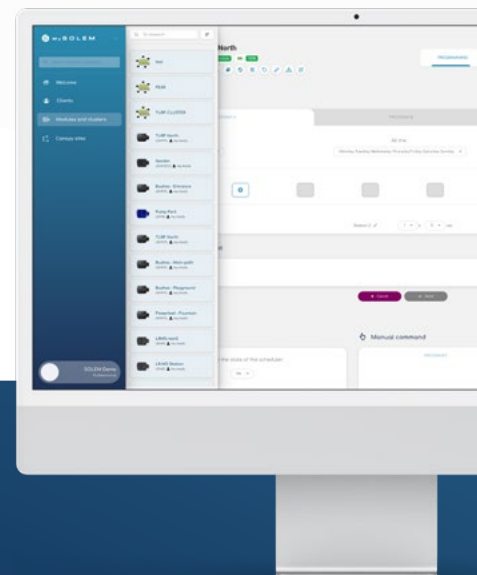

Save water

Thanks to the addition of a water meter on the LR-AG's sensor input and the volume of water programming, Perfectly control your consumption.

Manage your fertigation

Dedicate a station of your LR-AG to manage the addition of fertilizer. Control volumes by applying the right amount.

Main valve Control

Automatic management of the main valve / pump.

MAKE IT SIMPLE

Program your irrigation easily with MySOLEM app.
Free & optimized for most devices.

Irrigation professionals can access up-to-date features on our free internet management platform at **MySOLEM.com**.