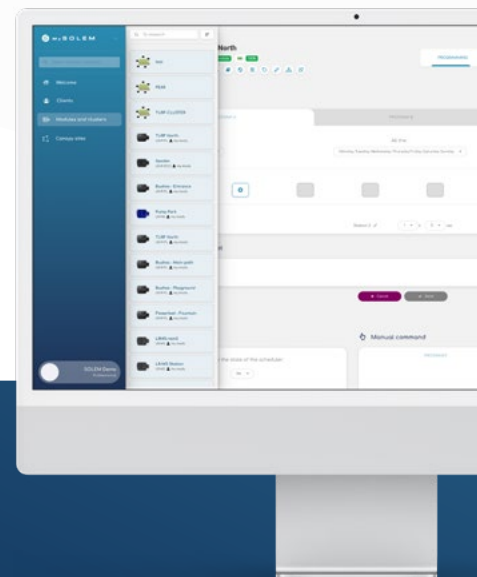

## Sprinkler / misting mode

In the MySOLEM app switch from one mode to another.

## MAKE IT SIMPLE

Program your irrigation easily with MySOLEM app.  
*Free & optimized for most devices.*

Irrigation professionals can access up-to-date features on our free internet management platform at **MySOLEM.com**.