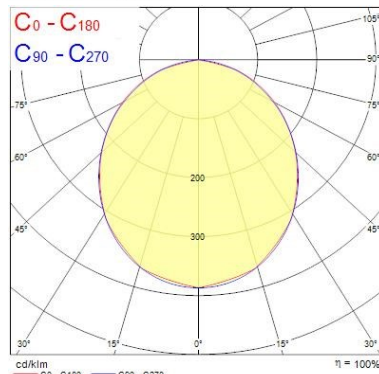

YourHome Spot IP65

YourHome Spot TBT 630lm 3-CCT DIM IP65 Blanc
0005257

SCHÉMAS TECHNIQUES