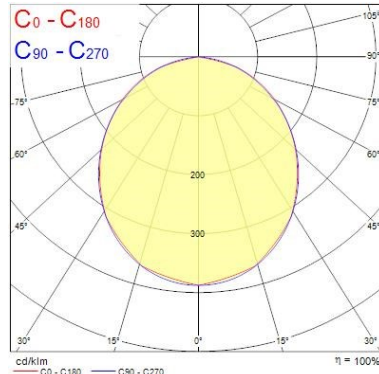

YourHome Spot IP65

YourHome Spot TBT 630lm 3-CCT DIM IP65 Blanc
0005257

SCHÉMAS TECHNIQUES