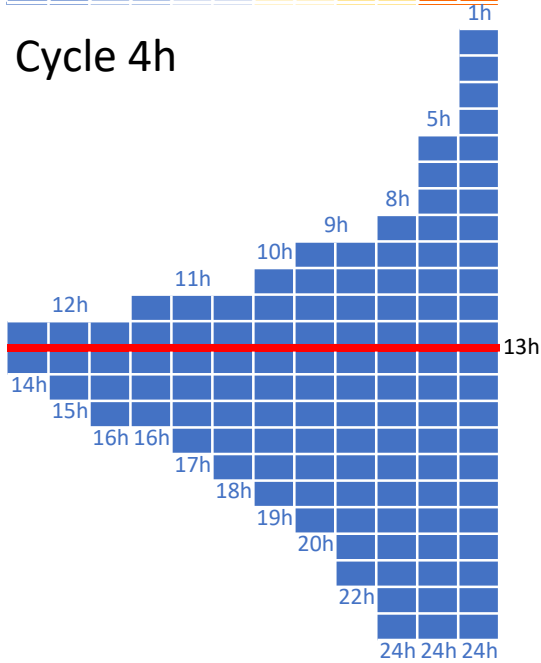

Modèles Filtration Thermo-adaptative POOL COMMAND - SOLEM

Cycle 4h

Cycle 3h30

Cycle 3h

Cycle 2h30

Cycle 2h