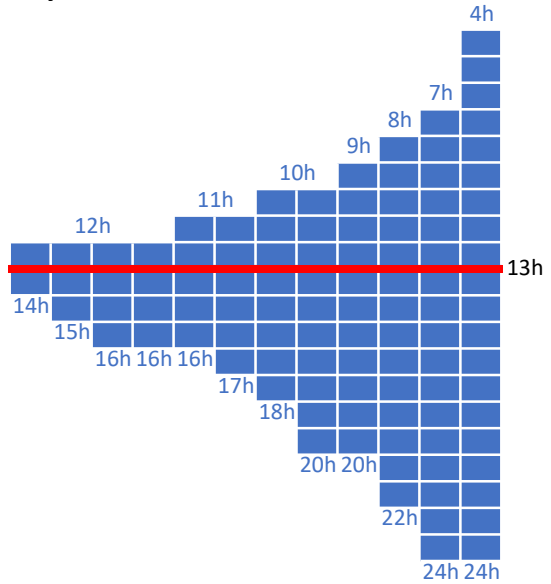

Modèles Filtration Thermo-adaptative POOL COMMAND - SOLEM

Cycle 4h

Cycle 3h30

Cycle 3h

Cycle 2h30

Cycle 2h