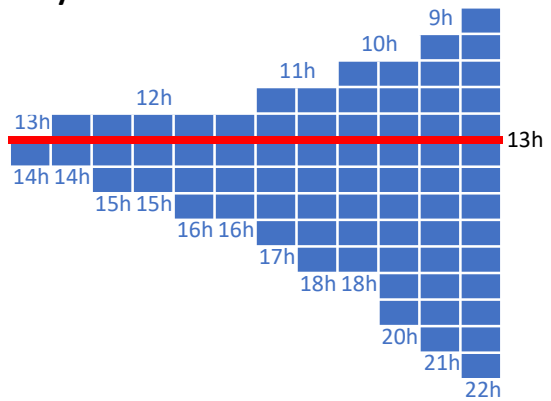

Modèles Filtration Thermo-adaptative POOL COMMAND - SOLEM

Cycle 4h

Cycle 3h30

Cycle 3h

Cycle 2h30

Cycle 2h