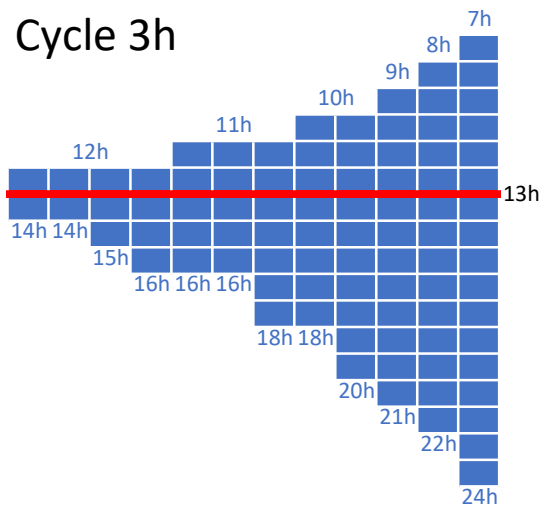

Modèles Filtration Thermo-adaptative POOL COMMAND - SOLEM

Cycle 4h

Cycle 3h30

Cycle 3h

Cycle 2h30

Cycle 2h