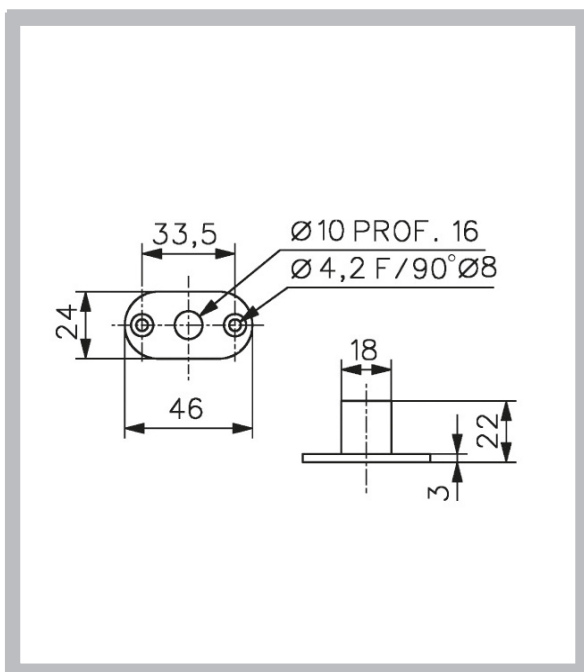

LOCKS AND PATCH FITTINGS

PENTURES, SERRURES ET PIÈCES DE FIXATION

ASSA ABLOY

3280.**.0

Experience a safer
and more open world

Technical description

- Maximum door weight 50 kg
- Dimensions size of the doors 900 x 2200 mm

Descriptif technique

- Poids de porte maximum 50 kg
- Dimensions maxi des portes 900 x 2200 mm

Guarantee

- 5 years

Garantie

- 5 ans

References

Références

Polished brass
Laiton poli
3280.00.0

Bright chromium
Chromé brillant
3280.30.0

Matt chromium
Chromé mat
3280.31.0

Bearing box for top patch hinges series 3271 and 3272

Boîte à roulement pour pentures hautes séries 3271 and 3272